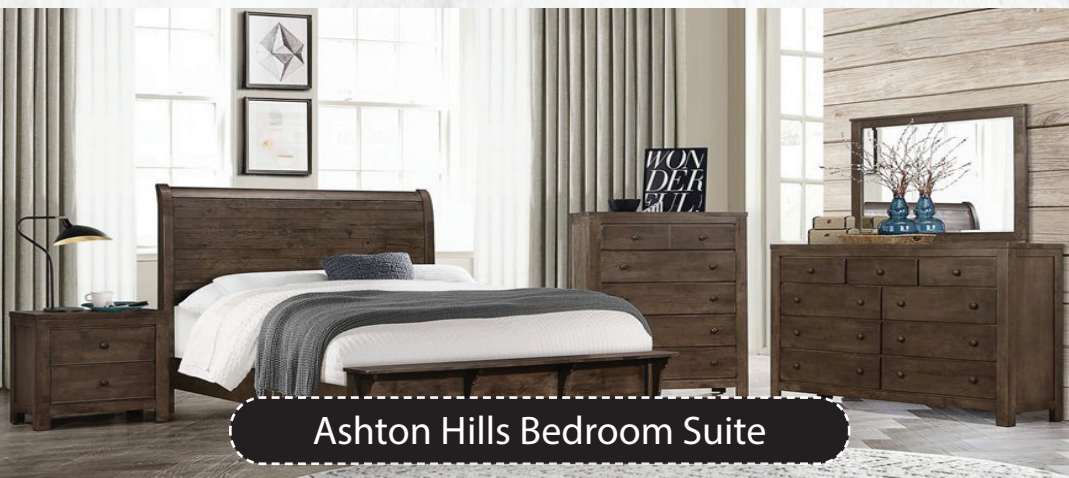

ONLY
\$199⁹⁹

AMELIA QUEEN
UPHOLSTERED BED - NAVY

ONLY
\$149⁹⁹

POWELL RYAN QUEEN
UPHOLSTERED BED - GRAY

ONLY
\$149⁹⁹

POWELL COY QUEEN
UPHOLSTERED BED - BEIGE

Ashton Hills Bedroom Suite

- QUEEN BED.....\$499⁹⁹
- KING BED.....\$699⁹⁹
- DRESSER & MIRROR.....\$699⁹⁹
- CHEST OF DRAWERS.....\$399⁹⁹
- NIGHTSTAND.....\$199⁹⁹