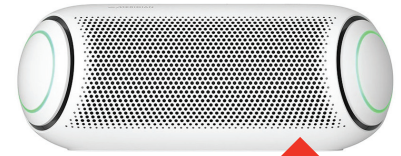

Jessie James Living Room Set
Recliner.....\$499⁹⁹
Sofa.....\$1099⁹⁹
Loveseat....\$1099⁹⁹

Available in brown and gray

Celebrate With Us

ANNIVERSARY SALE

OCTOBER 1-31

ONLY \$699⁹⁹

ZOY LIFT RECLINER W / HEATING AND MASSAGE - 300LB LIMIT (MULTIPLE COLORS AVAILABLE)

ONLY \$499⁹⁹

ZOY RECLINER W / HEATING AND MASSAGE (MULTIPLE COLORS AVAILABLE)

ONLY \$149⁹⁹

52" PROGRESSIVE TV STAND CHERRY W / GLASS TOP

Arby Dining Set - 5 Pc.

ONLY \$499⁹⁹

ONLY
\$499⁹⁹

MIA PUB SET - 5 PC.
MULTIPLE COLORS AVAILABLE

ONLY
\$499⁹⁹

MIA DINING SET - 5 PC.
MULTIPLE COLORS AVAILABLE

Kimbrell's Anniversary Queen Mattress
by Solstice Sleep

QUEEN
\$799⁹⁹
Mattress Only

Foundation sold separately

ONLY
\$99
EACH

LG BLUETOOTH SPEAKER
& EARBUDS

ONLY
\$199⁹⁹

AMELIA QUEEN
UPHOLSTERED BED - NAVY

ONLY
\$149⁹⁹

POWELL RYAN QUEEN
UPHOLSTERED BED - GRAY

ONLY
\$149⁹⁹

POWELL COY QUEEN
UPHOLSTERED BED - BEIGE

Ashton Hills Bedroom Suite

- QUEEN BED.....\$499⁹⁹
- KING BED.....\$699⁹⁹
- DRESSER & MIRROR.....\$699⁹⁹
- CHEST OF DRAWERS.....\$399⁹⁹
- NIGHTSTAND.....\$199⁹⁹